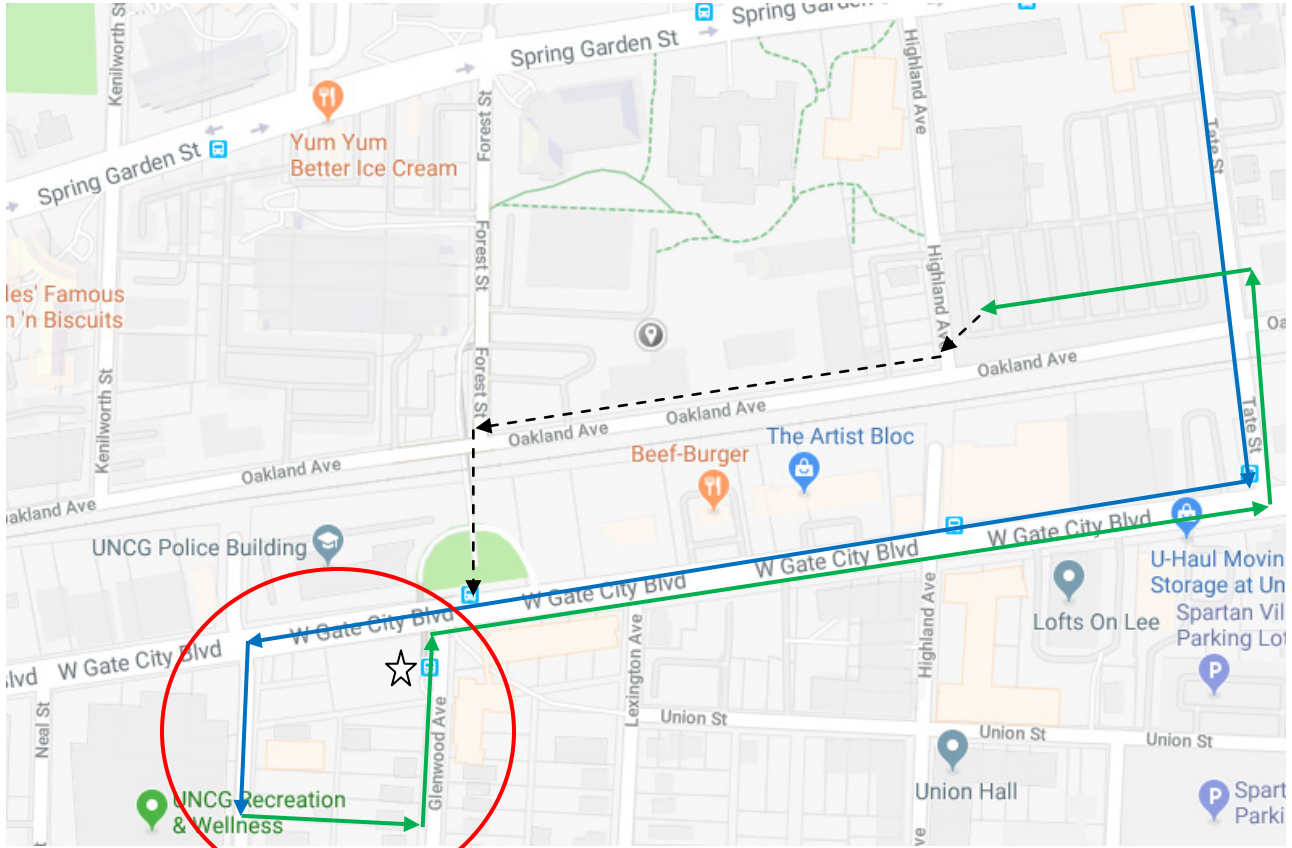

BUS TRAVELING DIRECTIONS MAP #2 of 2 - 2019

Bus routes for taking students to Kaplan Recreation Center:

Blue & Green = driving, Black = walking

DETAIL FOR LEAVING KAPLAN CENTER