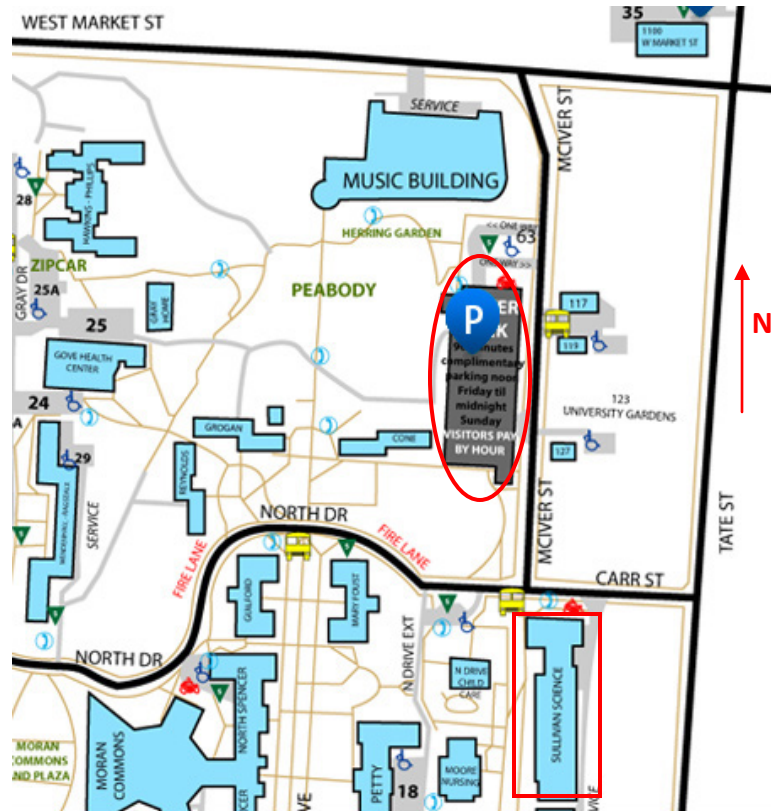

## Car Parking & Driving 2019

The tournament is mostly held in the Sullivan Science Bldg. (red square). It is located in the north-eastern corner of the UNCG campus on Carr St. just west of Tate St.

Cars should be parked in the McIver Parking Deck (red oval). Students can walk from the parking deck or if they have bulky items to unload, they can do so near the Sullivan bldg. However, buses will be unloading from near the front of Sullivan.

There will be no charge for using the McIver Parking Deck. Early arrivers, might have to take a ticket, but the gates should be open for exiting later. There is a height restriction, so no tall vehicles.